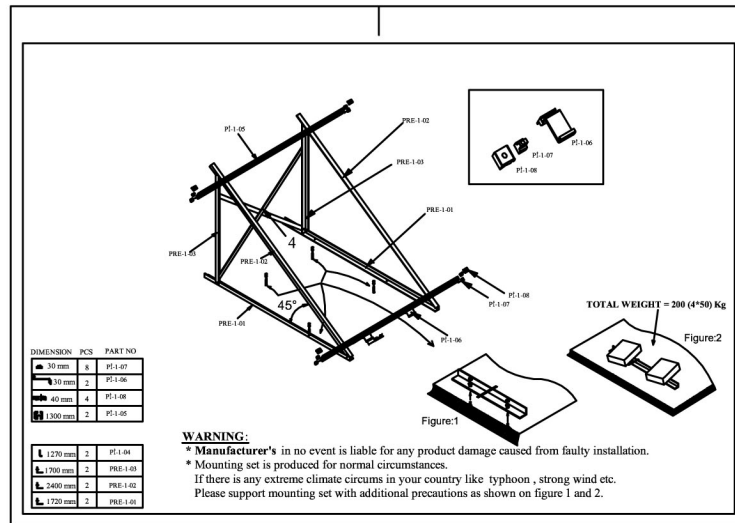

4X10 FLAT TYPE MOUN. SET FOR 1 COLL.

4X10 ON ROOF MOUN. SET FOR 1 COLL.

ON ROOF WITH MARSEILLE TYPE HOOK

ON ROOF WITH HOOK