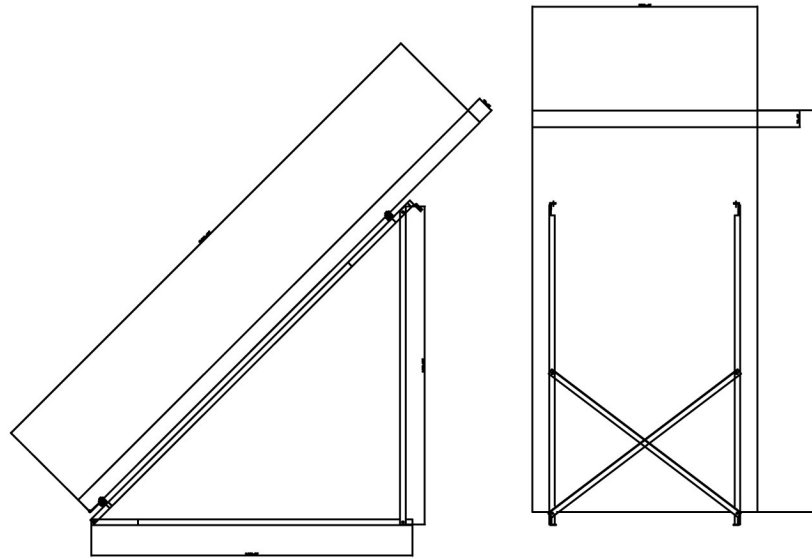

4X10 FLAT TYPE MOUN. SET FOR 1 COLL.

4X10 ON ROOF MOUN. SET FOR 1 COLL.

ON ROOF WITH MARSEILLE TYPE HOOK

ON ROOF WITH HOOK