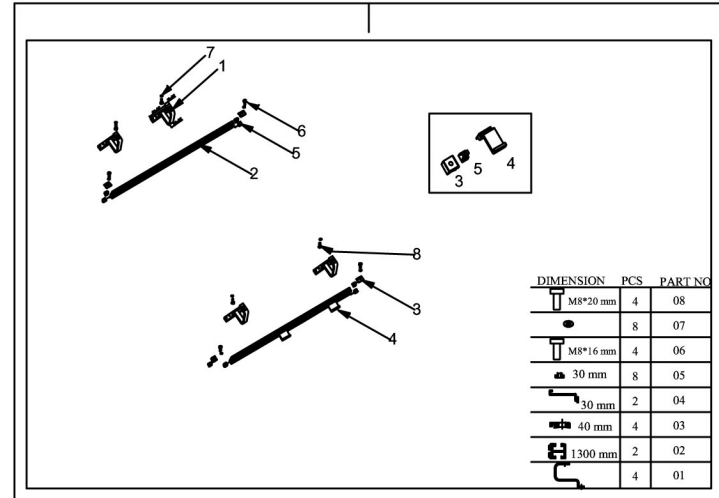

4X10 FLAT TYPE MOUN. SET FOR 1 COLL.

4X10 ON ROOF MOUN. SET FOR 1 COLL.

ON ROOF WITH MARSEILLE TYPE HOOK

ON ROOF WITH HOOK