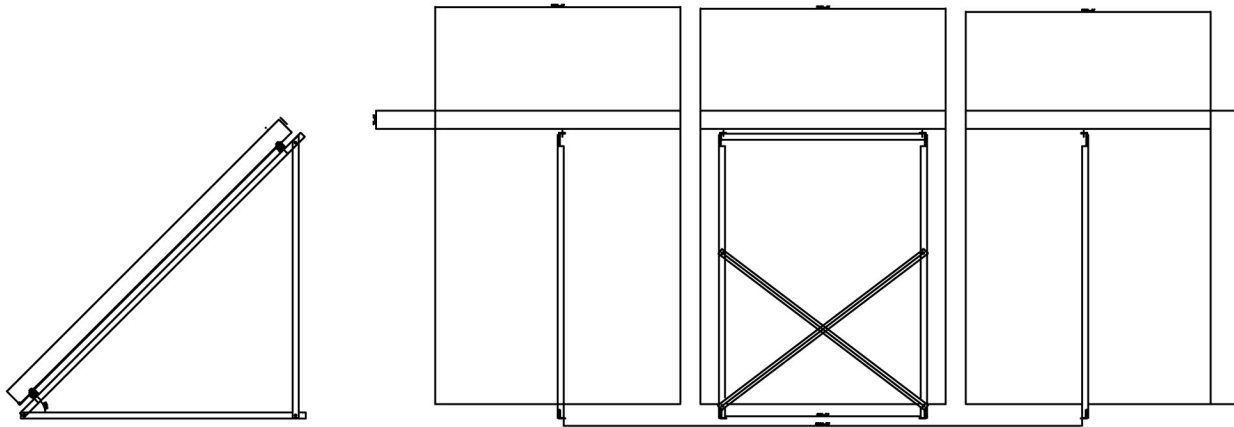

4X6,5 FLAT TYPE MOUN. SET FOR 3 COLL.

4X6,5 ON ROOF MOUN. SET FOR 3 COLL.

DIMENSION	PCS	PART NO
30 mm	20	PI-1-07
30 mm	6	PI-1-06
40 mm	12	PI-1-08
3960 mm	2	PI-3-05
1270 mm	2	PI-1-04
1384 mm	4	PI-1-03
1920 mm	4	PI-1-02
1400 mm	4	PI-1-01

ON ROOF WITH MARSEILLE TYPE HOOKS

DIMENSION	PCS	PART NO
M8*20mm	6	08
M8*16 mm	12	07
30 mm	18	06
30 mm	6	05
40 mm	12	04
3960 mm	2	03
	18	02
	6	01

ON ROOF WITH HOOKS

DIMENSION	PCS	PART NO
M8*20mm	6	08
M8*16 mm	12	07
30 mm	18	06
30 mm	6	05
40 mm	12	04
3960 mm	2	03
	18	02
	6	01