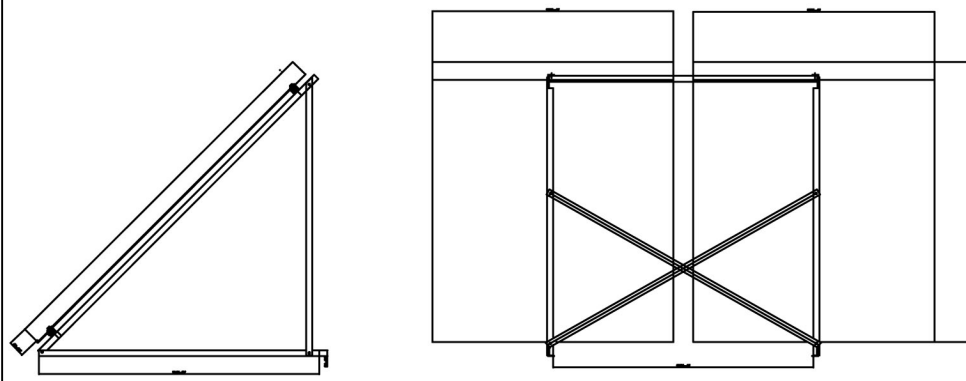

4X6,5 FLAT TYPE MOUNT. SET FOR 2 COLL.

4X6,5 ON ROOF MON. SET FOR 2 COLL.

ON ROOF WITH MARSEILLE TYPE ROOF HOOK

ON ROOF WITH HOOKS