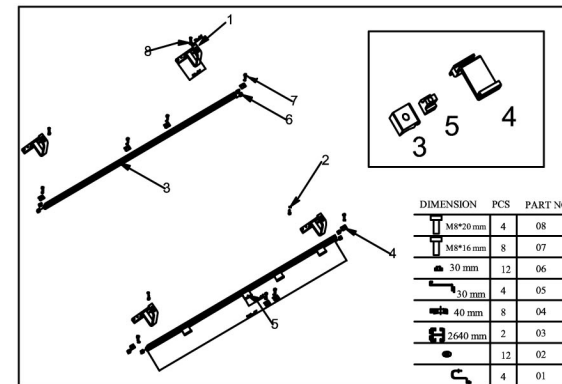

4X6,5 FLAT TYPE MOUNT. SET FOR 2 COLL.

4X6,5 ON ROOF MON. SET FOR 2 COLL.

ON ROOF WITH MARSEILLE TYPE ROOF HOOK

ON ROOF WITH HOOKS