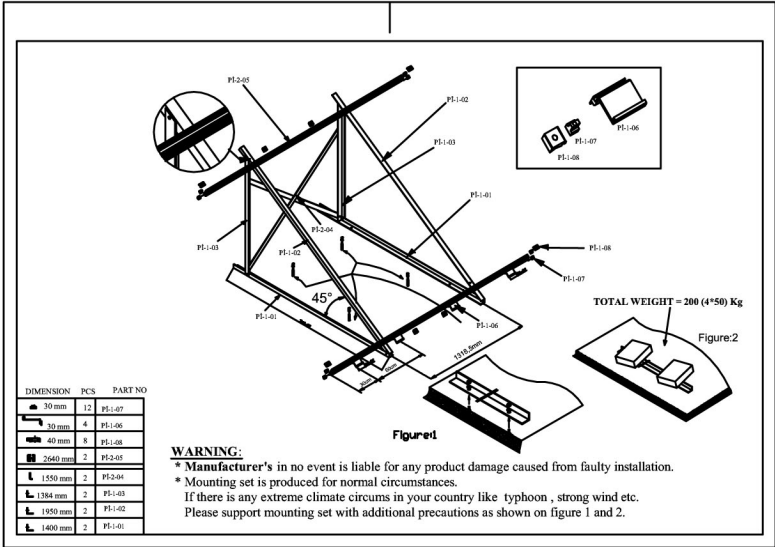

4X6,5 FLAT TYPE MOUNT. SET FOR 2 COLL.

4X6,5 ON ROOF MON. SET FOR 2 COLL.

ON ROOF WITH MARSEILLE TYPE ROOF HOOK

ON ROOF WITH HOOKS