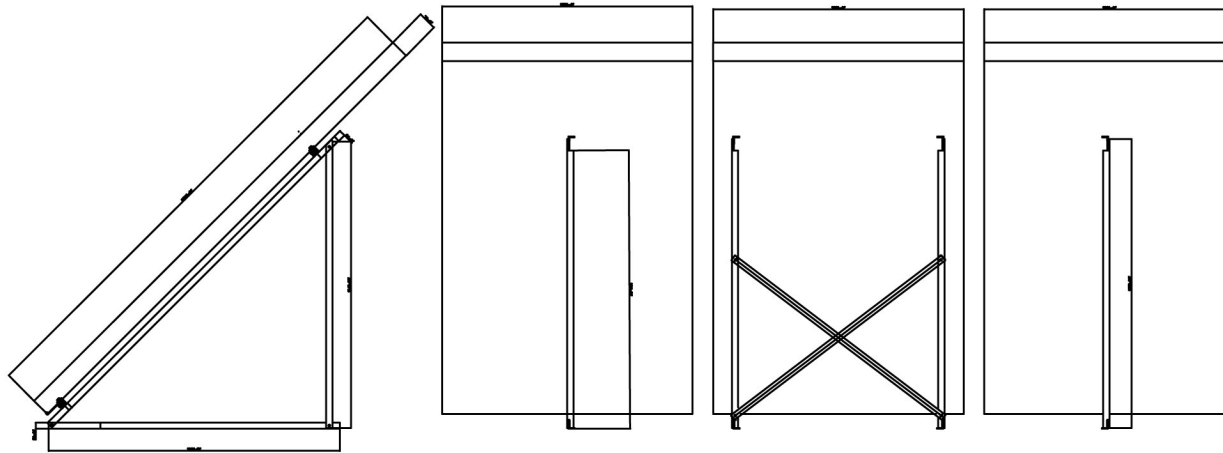

# 4X8 FLAT TYPE MOUN. SET FOR 3 COLL.

# 4X8 ON ROOF MOUN. SET FOR 3 COLL.