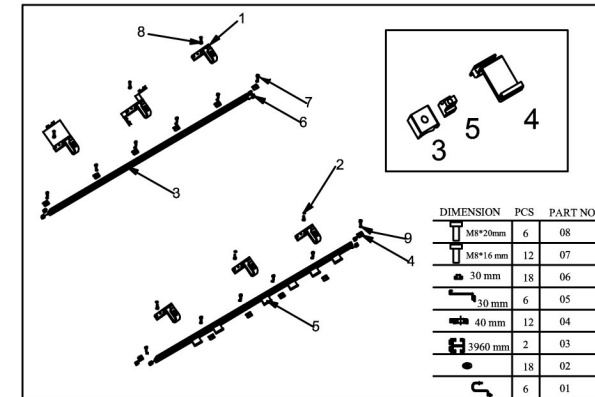

# 4X8 FLAT TYPE MOUN. SET FOR 3 COLL.

# 4X8 ON ROOF MOUN. SET FOR 3 COLL.

## ON ROOF WITH MARSEILLE TYPE HOOK

## ON ROOF WITH HOOK