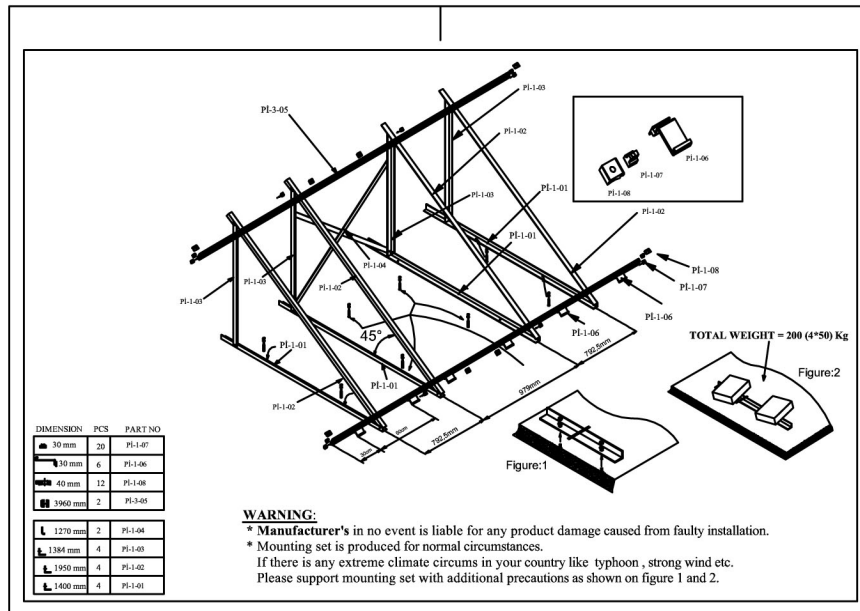

ON ROOF WITH MARSEILLE TYPE HOOK