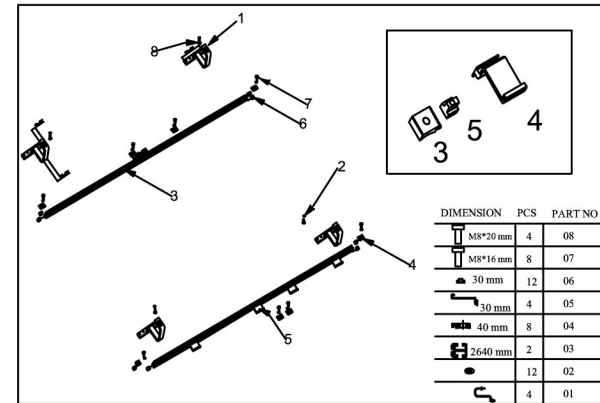

4X8 FLAT TYPE MON. SET FOR 2 COLL.

4X8 ON ROOF MOUN. SET FOR 2 COLL

ON ROOF WITH MARSEILLE TYPE HOOK

ON ROOF WITH HOOK