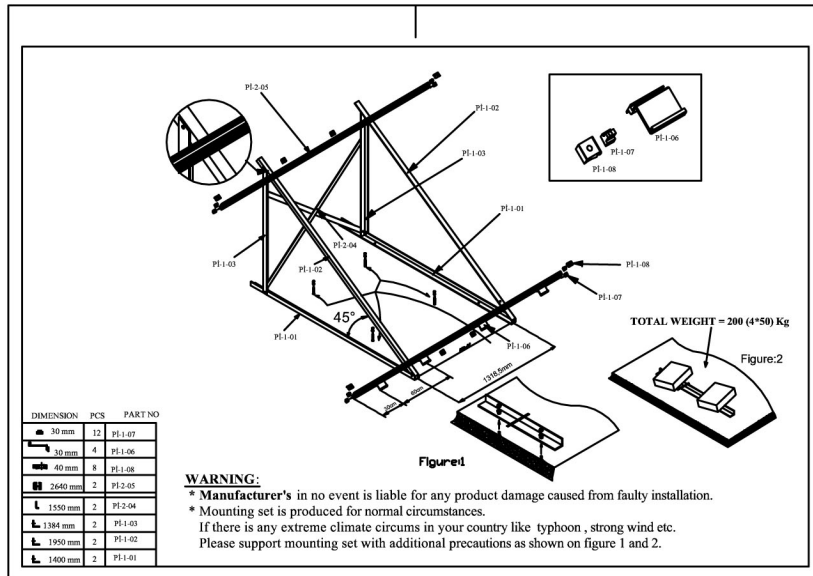

4X8 FLAT TYPE MON. SET FOR 2 COLL.

4X8 ON ROOF MOUN. SET FOR 2 COLL

ON ROOF WITH MARSEILLE TYPE HOOK

ON ROOF WITH HOOK