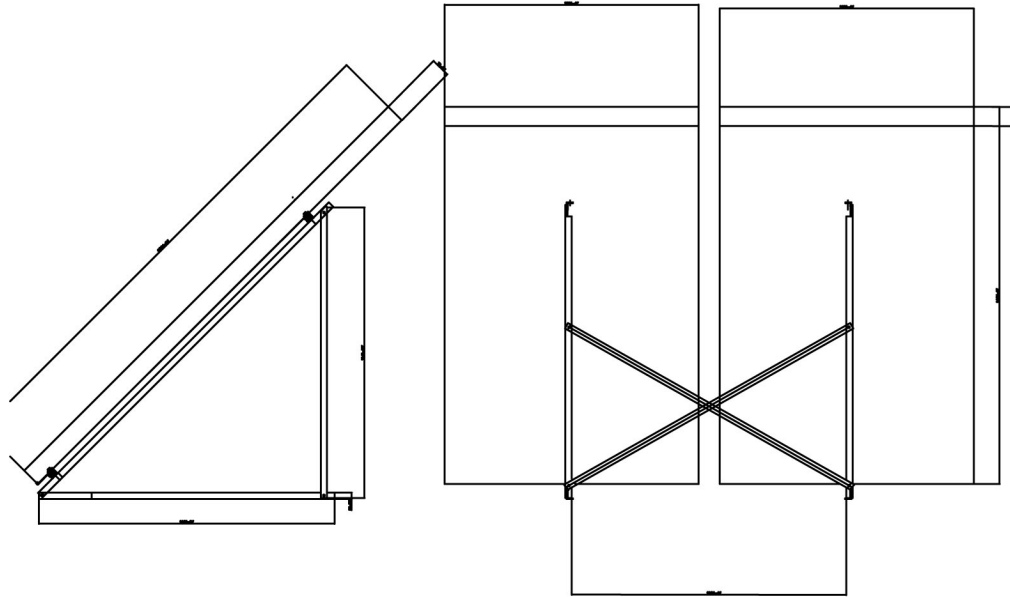

4X8 FLAT TYPE MON. SET FOR 2 COLL.

4X8 ON ROOF MOUN. SET FOR 2 COLL

ON ROOF WITH MARSEILLE TYPE HOOK

ON ROOF WITH HOOK